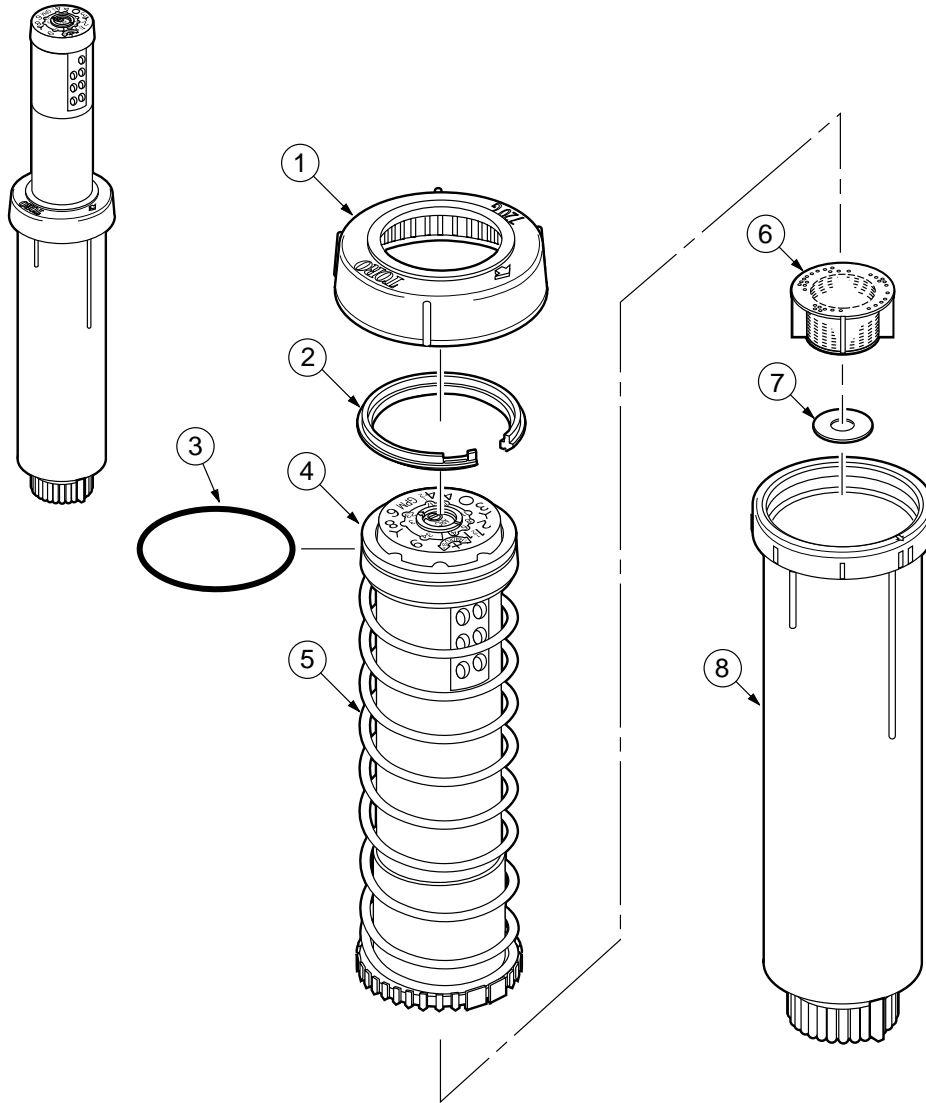

720G Series

Item No.	Part No.	Description	Quantity Per Assy.
1	102-2277	Cover, Rubber Body	1
1	102-2278	Cover, Rubber Body, Effluent	1
2	89-8657	Snap Ring	1
3	363-4195	O-Ring	1
4	-----	Retainer w/Seal, (See Service Part 102-2447)	1
5	*725G	Riser Assembly (Adjustable Part-circle)	1
5	*724G	Riser Assembly (Full-circle)	1
5	*725GE	Riser Assembly (Adjustable Part-circle, Effluent)	1
5	*724GE	Riser Assembly (Full-circle, Effluent)	1
6	89-9428	Screen	1
7	89-7561	Seal, Check	1
8	89-8658	Body	1
	102-2447	SERVICE PARTS AND ASSEMBLIES Retainer w/Seal Assembly (Includes Items 3 and 4)	
	995-83	SERVICE TOOLS Multi-purpose Tool	
	*89-7350	Adjustment Key	
		* Order through Finished Goods Distribution System– Minneapolis	